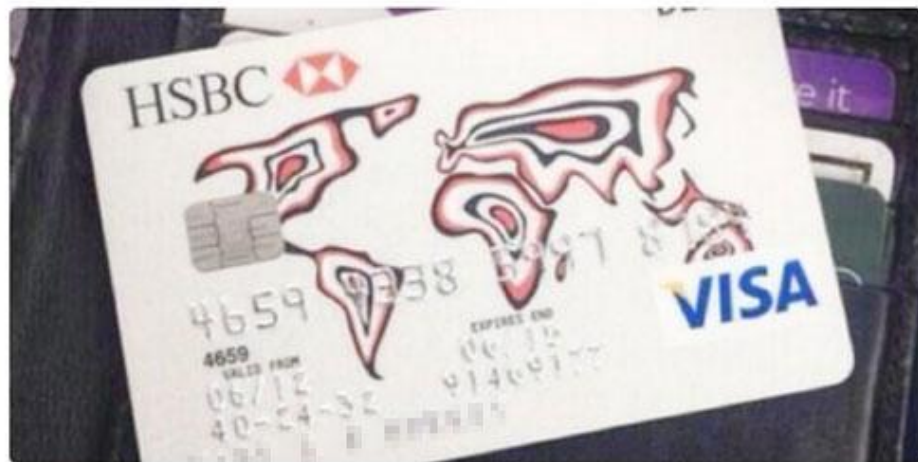

the back code of my card is 388 why is everyone asking? smh

703 208

que sera sera retweeted

bae 9h

Finally got my debit card! Love the blue 🙌💙.

753 228

bae 20h

Had to cancel my old debit card. Apparently someone else was using it. Whatever this one is cute too 🙌💙! pic.twitter.com/8KZxAULiSq